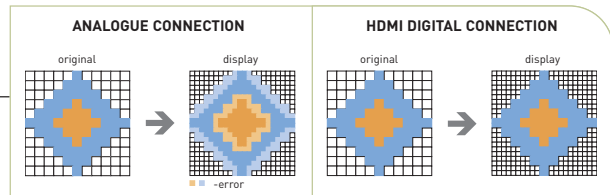

HDMI™ HIGH DEFINITION MULTIMEDIA INTERFACE): THE DIGITAL CONNECTION* (DVR-930H)

The DVR-930H HDD DVD Recorder comes equipped with an HDMI interface, which enables direct and secure high definition digital content transfer from any audio/video disc to an HDMI-equipped display... all through a single cable.